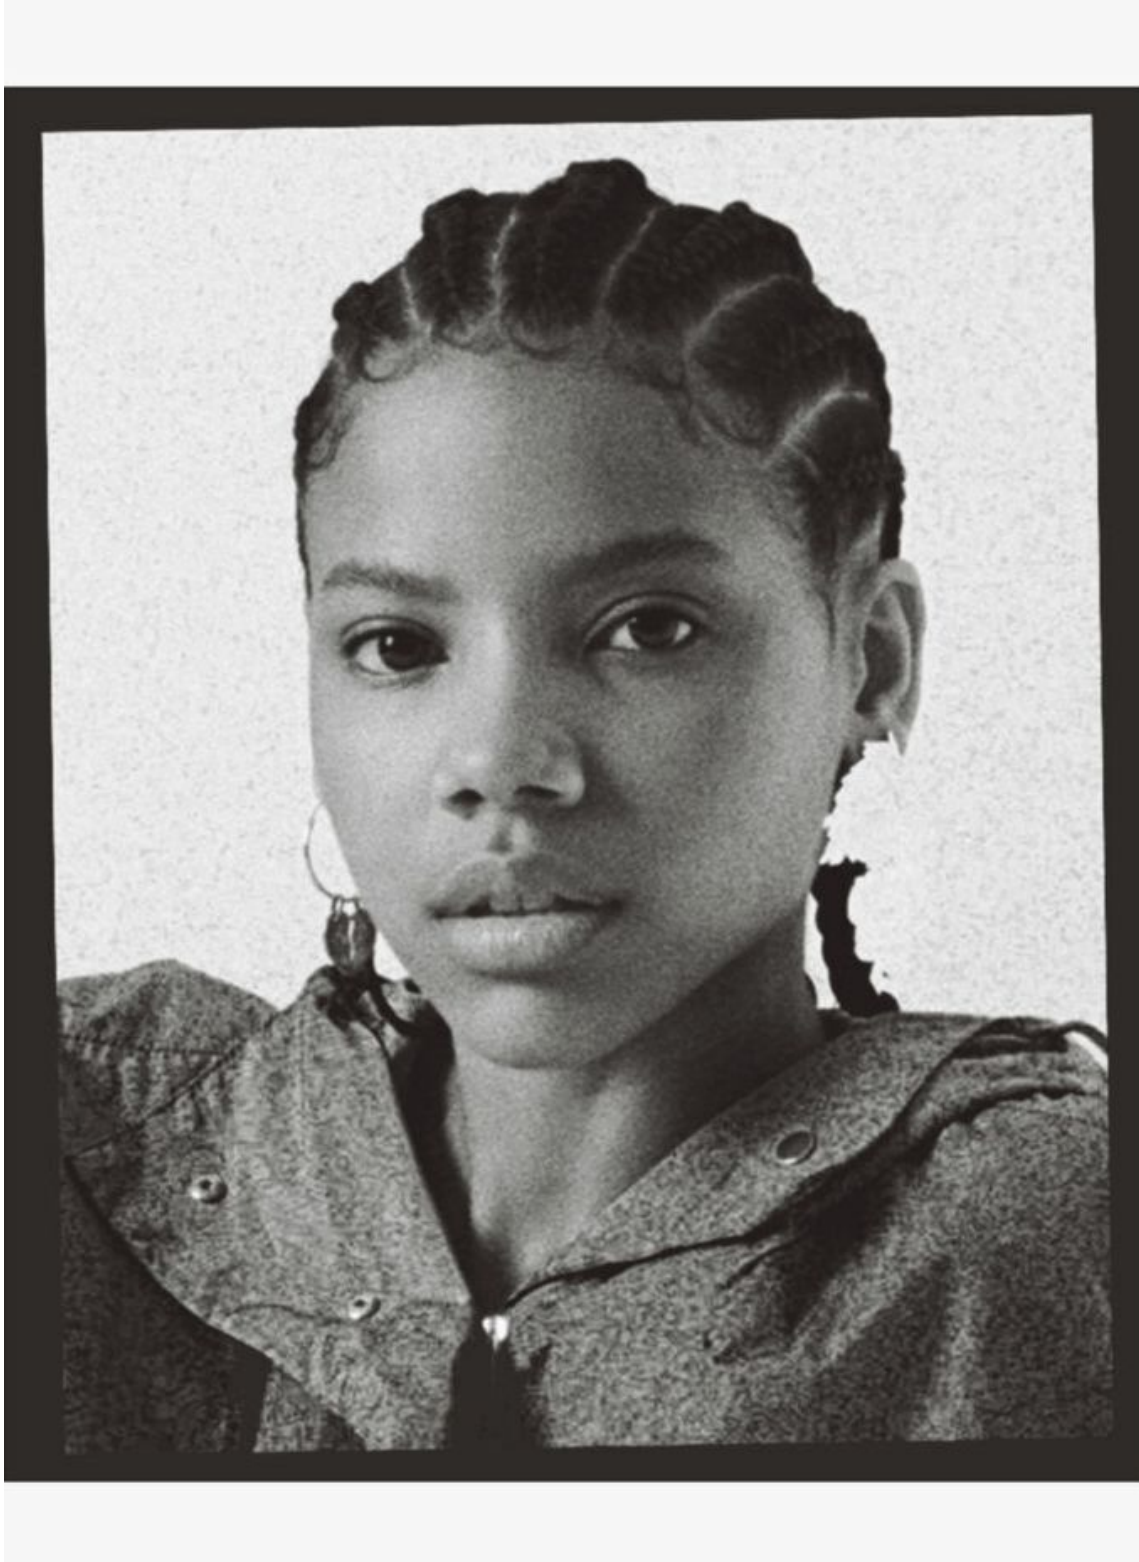

MGM
MODELS

MGM
MODELS

AURY PIMENTEL

height 5'11" · bust 31" · waist 23.5" · hips 34.5" · dress 34-36 EU/4-6 US/6-8 UK
shoes size 41 EU/10 US/7 UK · hair black · eyes brown

AURY PIMENTEL

height 5'11" · bust 31" · waist 23.5" · hips 34.5" · dress 34-36 EU/4-6 US/6-8 UK
shoes size 41 EU/10 US/7 UK · hair black · eyes brown