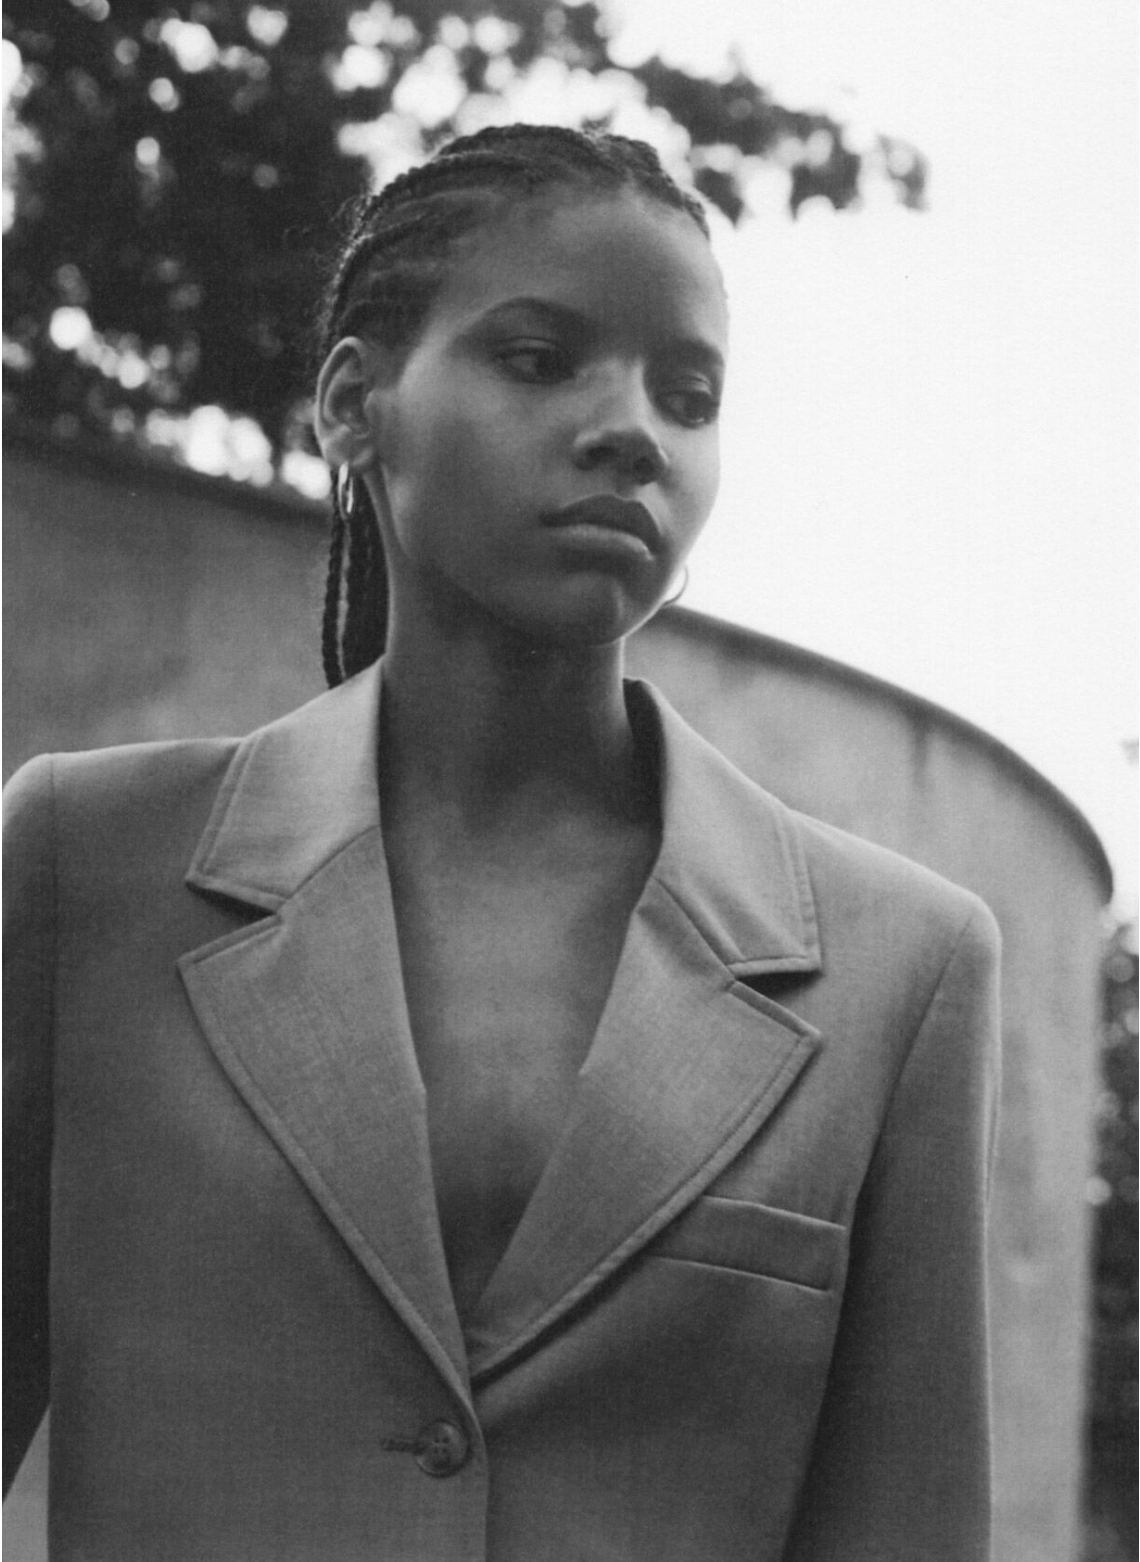

AURY PIMENTEL

height 5'11" · bust 31" · waist 23.5" · hips 34.5" · dress 34-36 EU/4-6 US/6-8 UK
shoes size 41 EU/10 US/7 UK · hair black · eyes brown